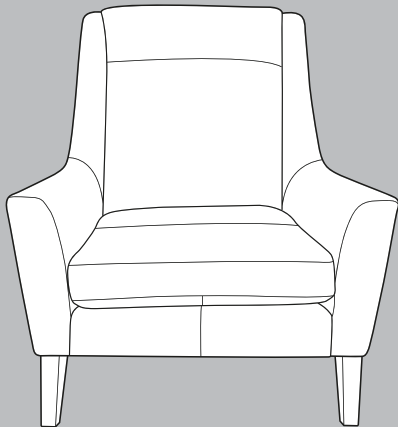

Cover 1:
Turino Green

Black Feet

Sinatra Leather Accent Chair

H: 100cm W:90cm D: 98cm
Seat Height: 42cm Weight: 25kg

Dimensions: Height x Width x Depth

Please note: All dimensions are approximate. Allow tolerance of +/- 2.5cm.